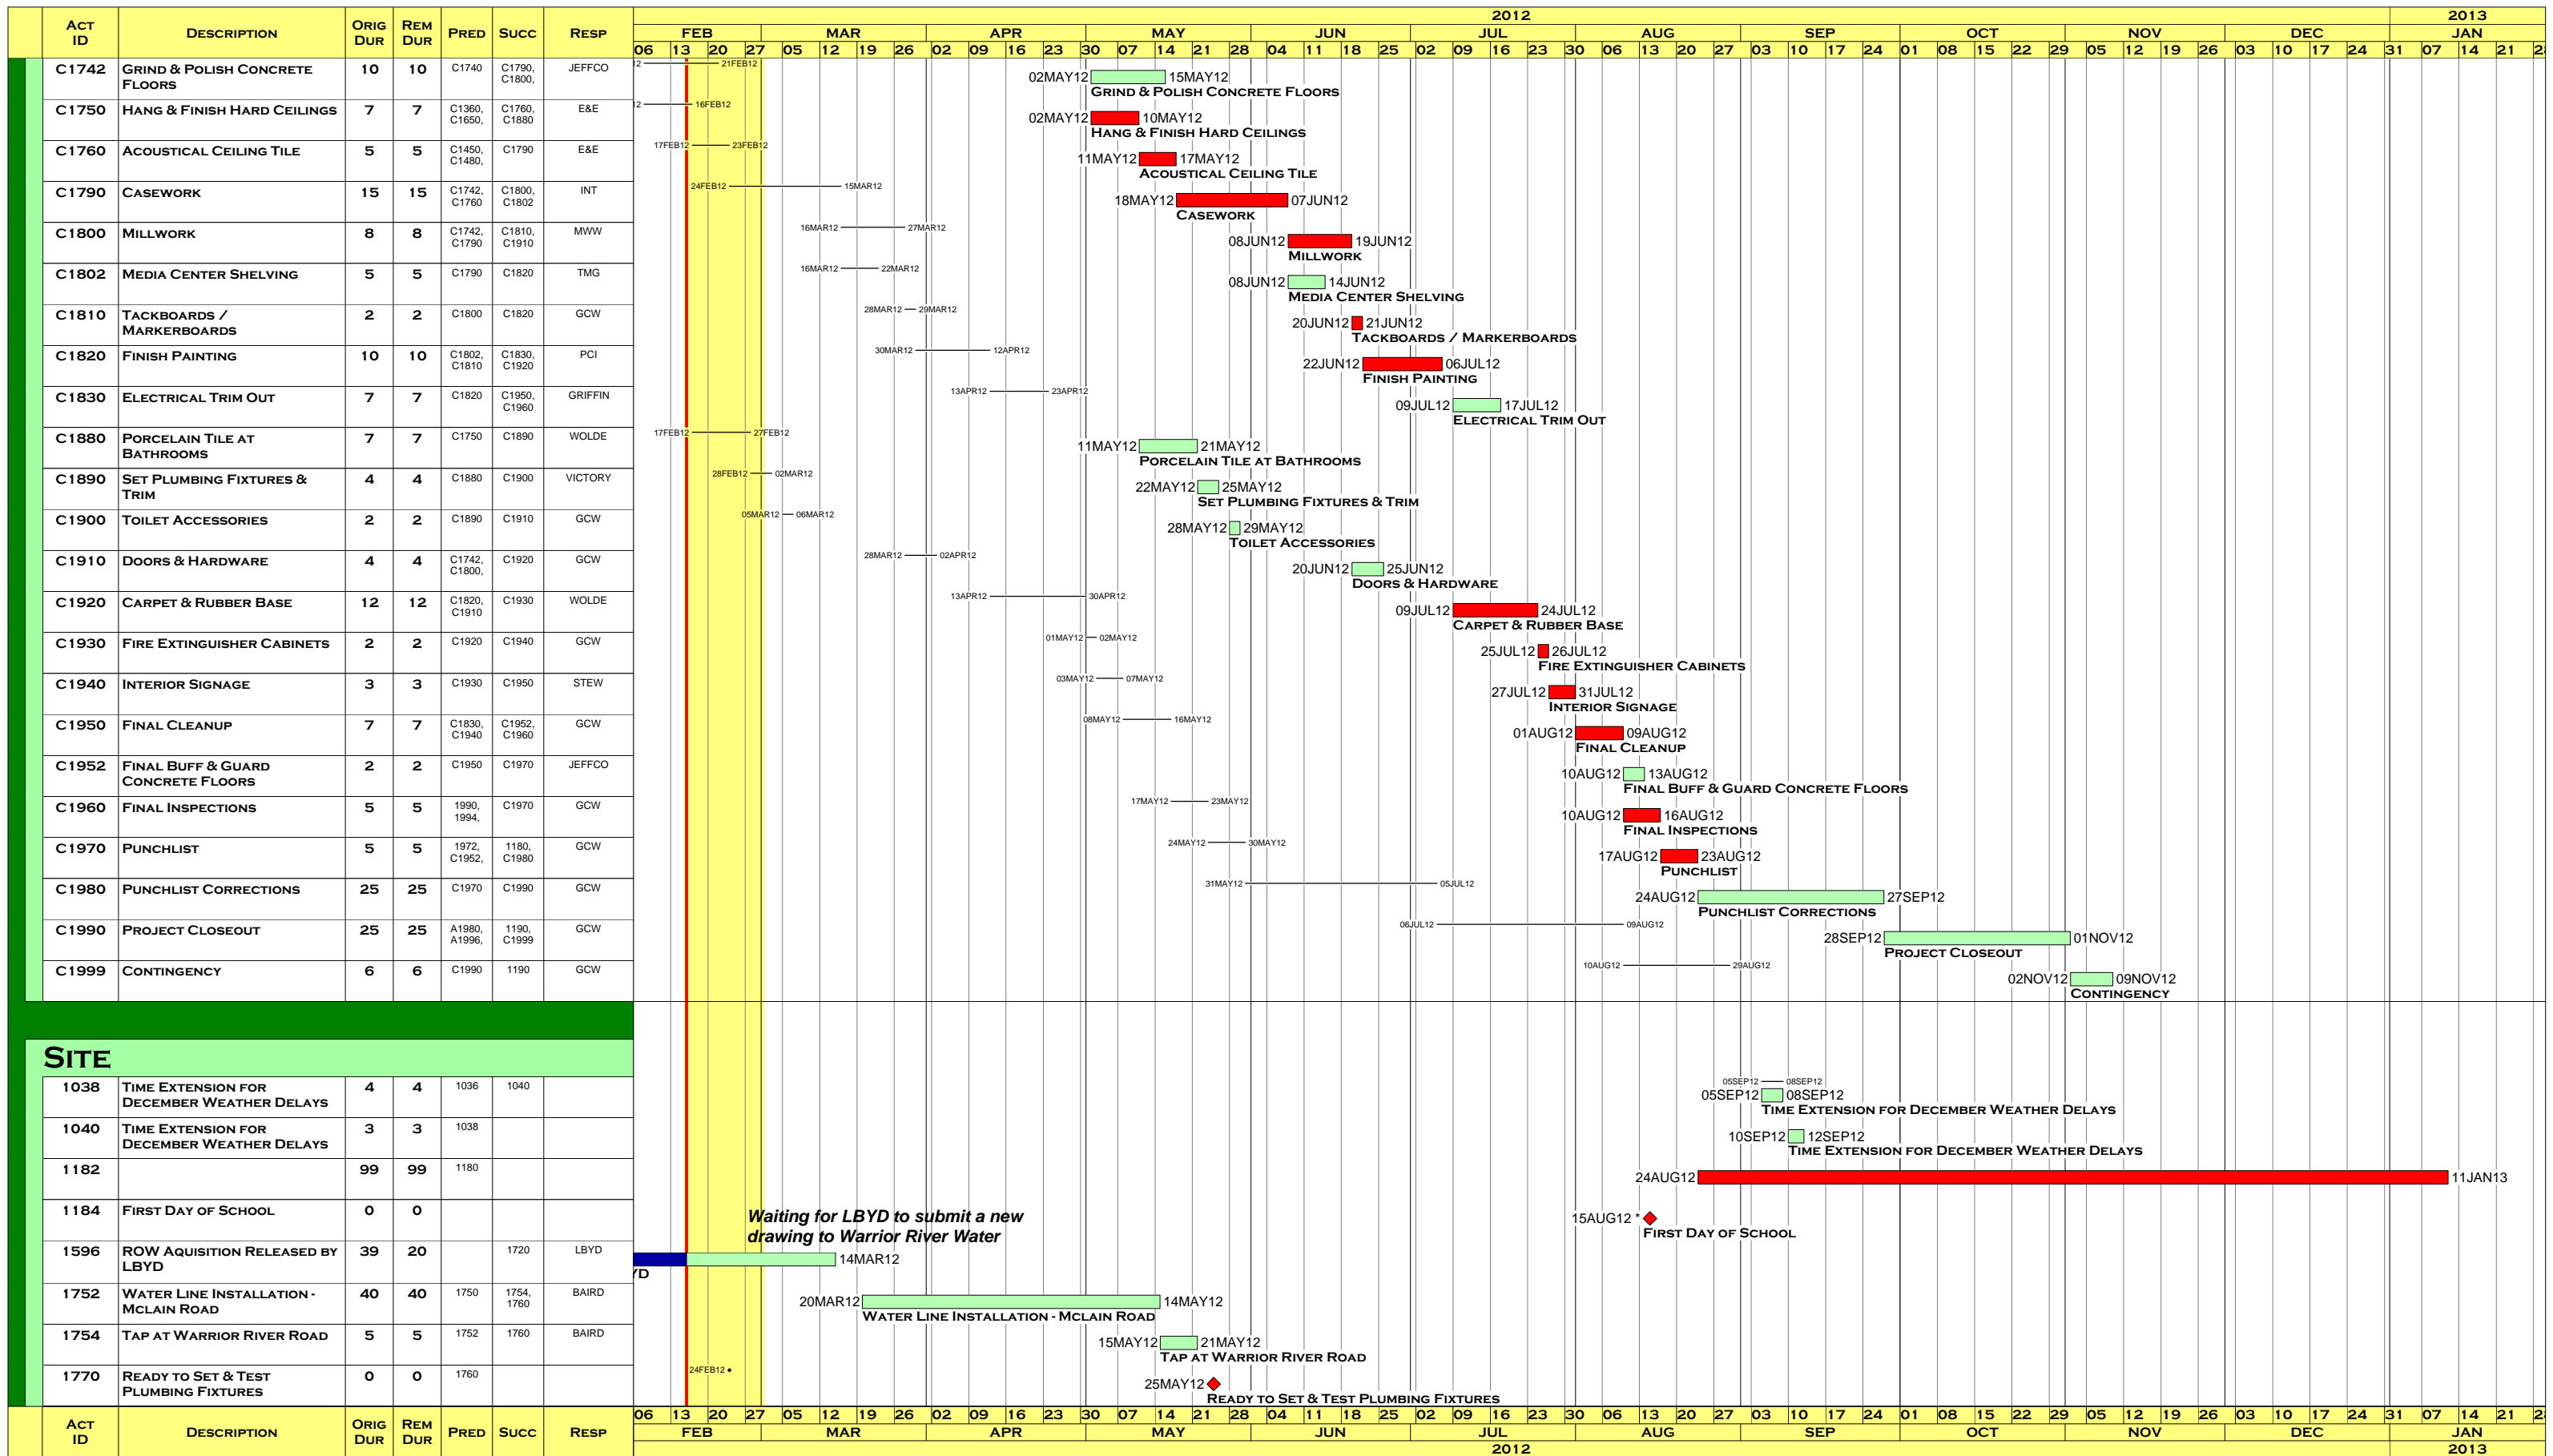

■ Early bar  
■ Target bar  
■ Progress bar  
■ Critical bar  
◆ Start milestone point  
◆ Finish milestone point

CONCORD (SURETRAK)  
 REPORT: CEL1  
 LAYOUT: 11x17  
 FILTER: REMAINING WORK

**CONCORD ELEMENTARY**  
**GARY C. WYATT, INC.**

RUN DATE: 16FEB12  
 DATA DATE: 16FEB12  
 JOB# 1110  
 PAGE 1A OF 8A

- Early bar
- Target bar
- Progress bar
- Critical bar
- Start milestone point
- Finish milestone point

CONCORD (SURETRAK)  
 REPORT: CEL1  
 LAYOUT: 11x17  
 FILTER: REMAINING WORK

## CONCORD ELEMENTARY

### GARY C. WYATT, INC.

RUN DATE: 16FEB12  
 DATA DATE: 16FEB12  
 JOB# 1110  
 PAGE 7A OF 8A